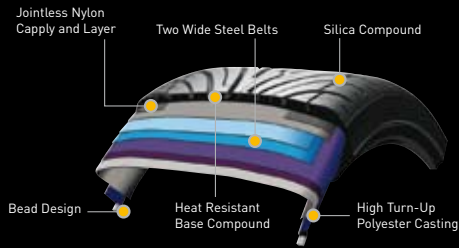

CP641
SILICA
DIRECTIONAL

N2000
DIRECTIONAL

SB802
SB702
SB652
SB602

**CLASSE
PREMIER
(C-P)**
SILICA
DIRECTIONAL

SB650

DH2

NEXEN PERFORMANCE TYRES

SERIES	SIZES	LI/SI	PATTERN	S/W TYPE
80 SERIES	155/80 R13	79T	SB802	B/S
	165/80 R15	87T	SB802	B/S
70 SERIES	155/70 R13	75T	SB702	B/S
	165/70 R13	79T	SB702	B/S
	175/70 R13	82T	SB702	B/S
	185/70 R13	86T	SB702	B/S
	175/70 R14	84T	SB702	B/S
	185/70 R14	88T	SB702	B/S
	195/70 R14	91T	SB702	B/S
	205/70 R14	95T	SB702	B/S
	205/70 R15	95T	SB702	B/S
	215/70 R15	98T	SB702	B/S
	225/70 R16	102T	SB702	B/S
65 SERIES	165/65 R13	77T	SB652	B/S
	185/65 R13	84T	SB652	B/S
	165/65 R14	79T	SB650	B/S
	175/65 R14	82T	SB650	B/S
	175/65 R14	82H	CP641	B/S
	185/65 R14	86T	SB650	B/S
	185/65 R14	86H	CP641	B/S
	195/65 R14	89H	CP641	B/S
	215/65 R14	94H	C-P	B/S
	185/65 R15	88T	SB650	B/S
	185/65 R15	88H	CP641	B/S
	195/65 R15	88T	SB650	B/S
	195/65 R15	91H	CP641	B/S
	205/65 R15	94H	CP641	B/S
	215/65 R15	96H	CP641	B/S
	205/65 R16	95H	CP641	B/S
	215/65 R16	98H	CP641	B/S